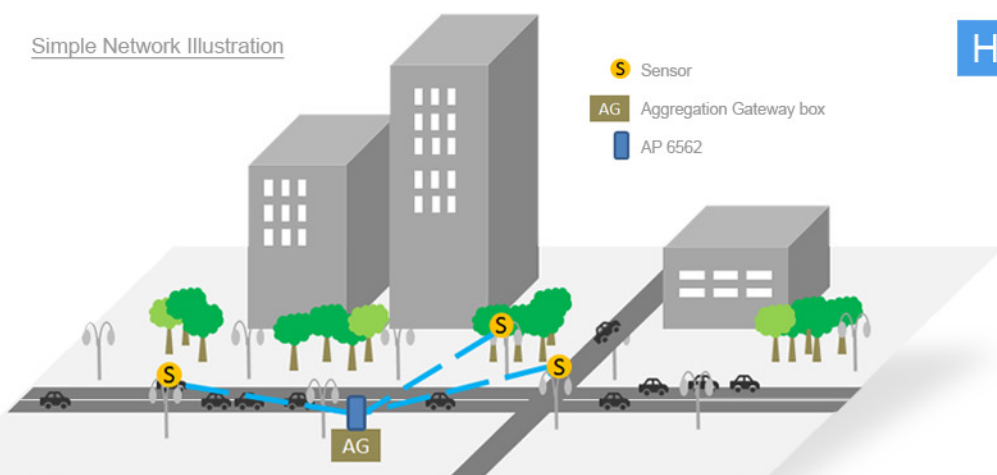

More than 1,000 sensors have be deployed and connecting these sensors back to the data collection center are the high performance outdoor wireless access point.

[Contact us to find out more!](#)

ROOTS was honored to be part of the first trial for Singapore's push to be a "smart nation"

The sensors are placed strategically to support various government agencies projects such as the video surveillance system in Little India and water levels sensor in major drainage system to monitor flooding.

The sensors will be connected to Aggregation Gateway boxes, typically installed at traffic junctions, parks or bus stops to allow data from, say, surveillance cameras or air quality sensors to be fed back to the relevant agencies' offices for analysis.

Simple Network Illustration

How it works

- To monitor traffic conditions, several sensors were mounted in different areas such as lamp posts
- The sensors are connected wirelessly by the AP 6562 to the Aggregation Gateway boxes. Data is collected and transmitted back to the control station